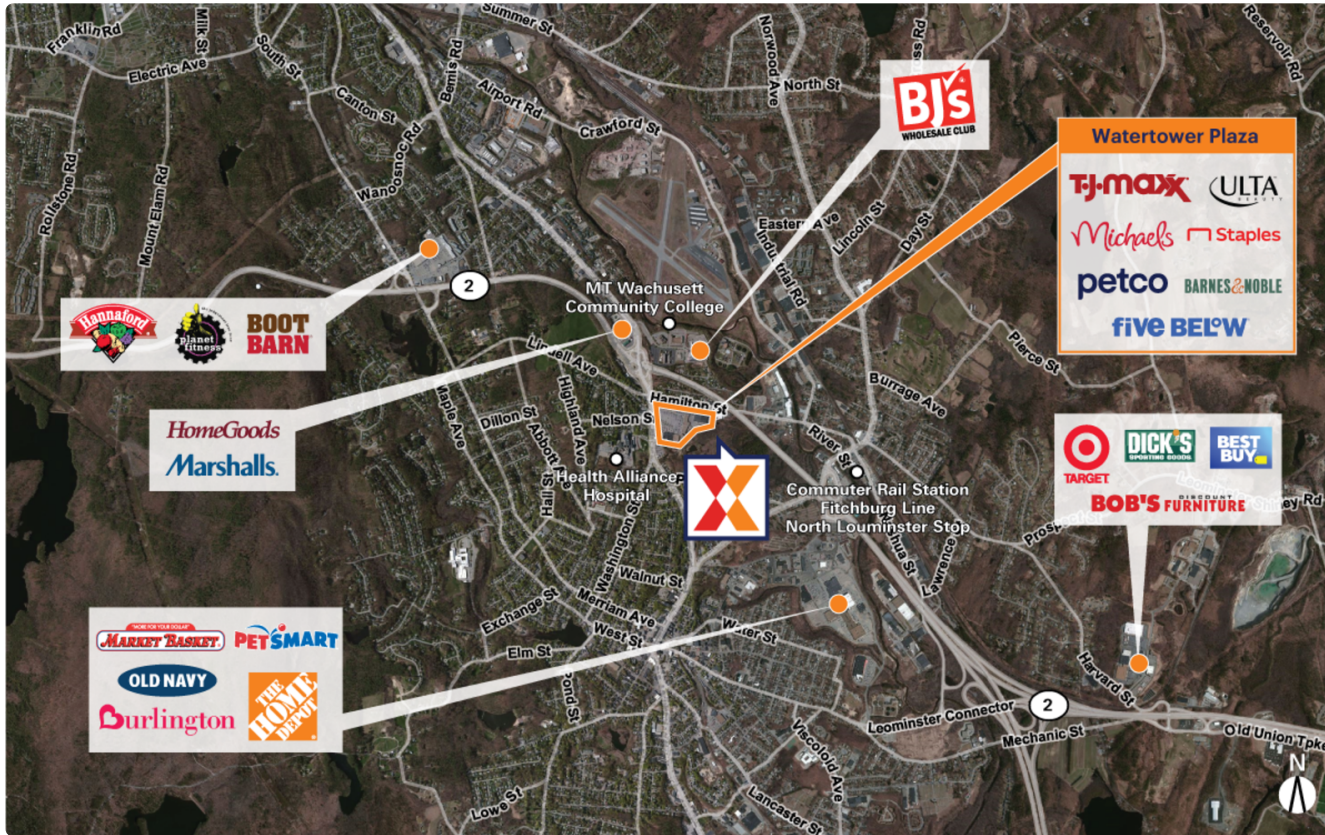

WaterTower Plaza

489-493 North Main Street | Leominster, MA 01453

Worcester County Worcester, MA 295,840 Sq Ft

42.5423, -71.7578

Demographics	1 Mile	3 Miles	5 Miles
Population	7,873	52,085	97,102
Daytime Pop.	10,142	43,950	96,057
Households	3,384	21,371	38,207
Income	\$111,033	\$112,886	\$113,357

Source: Synergos Technologies, Inc. 2024

Highly trafficked regional shopping center drawing an estimated 3.1M annual visits (Placer.ai 2025)

Benefit from traffic draw of strong national retailers including T.J. Maxx, Petco, Michaels, Ocean State Job Lot, Paper Source and Barnes & Noble

An \$11M center redevelopment was completed in 2025, adding Five Below and Ulta Beauty

Close proximity to U Mass Memorial – Clinton Hospital with 111-beds (Dept of Homeland Security)

High visibility from 55,000 vehicles daily on MA/Hwy 2 and 32,000 vehicles daily on MA 12/Main Street (Kalibrate 2022)

0001	Occupied	46,162
0001B	Kay Jewelers	1,970
0002	ULTA Beauty	8,758
0003A	Ocean State Job Lot	33,404
0003B	Michaels	23,769
0003C	Gardner-White Furniture	33,969
0004	L.A. Nails	1,350
0005	Eyebrow Station	1,350
0006	H&R Block	1,780
0007	AAA Insurance	2,170
009/0	Five Below	10,800
0011	Petco	15,000
0012B	Famous Footwear	5,153
0013	Paper Source	11,339
0015	Bath & Body Works	2,700
0016	Sally Beauty Supply	1,350
0017A	Visionworks	2,689
0018	T.J. Maxx	25,050
0019	Occupied	7,967
0019A	Staples	15,036
0020	Barnes and Noble	20,150
0021	Applebee's	5,500
0022	MedExpress Urgent Care	5,141
0023	LongHorn Steakhouse	5,000